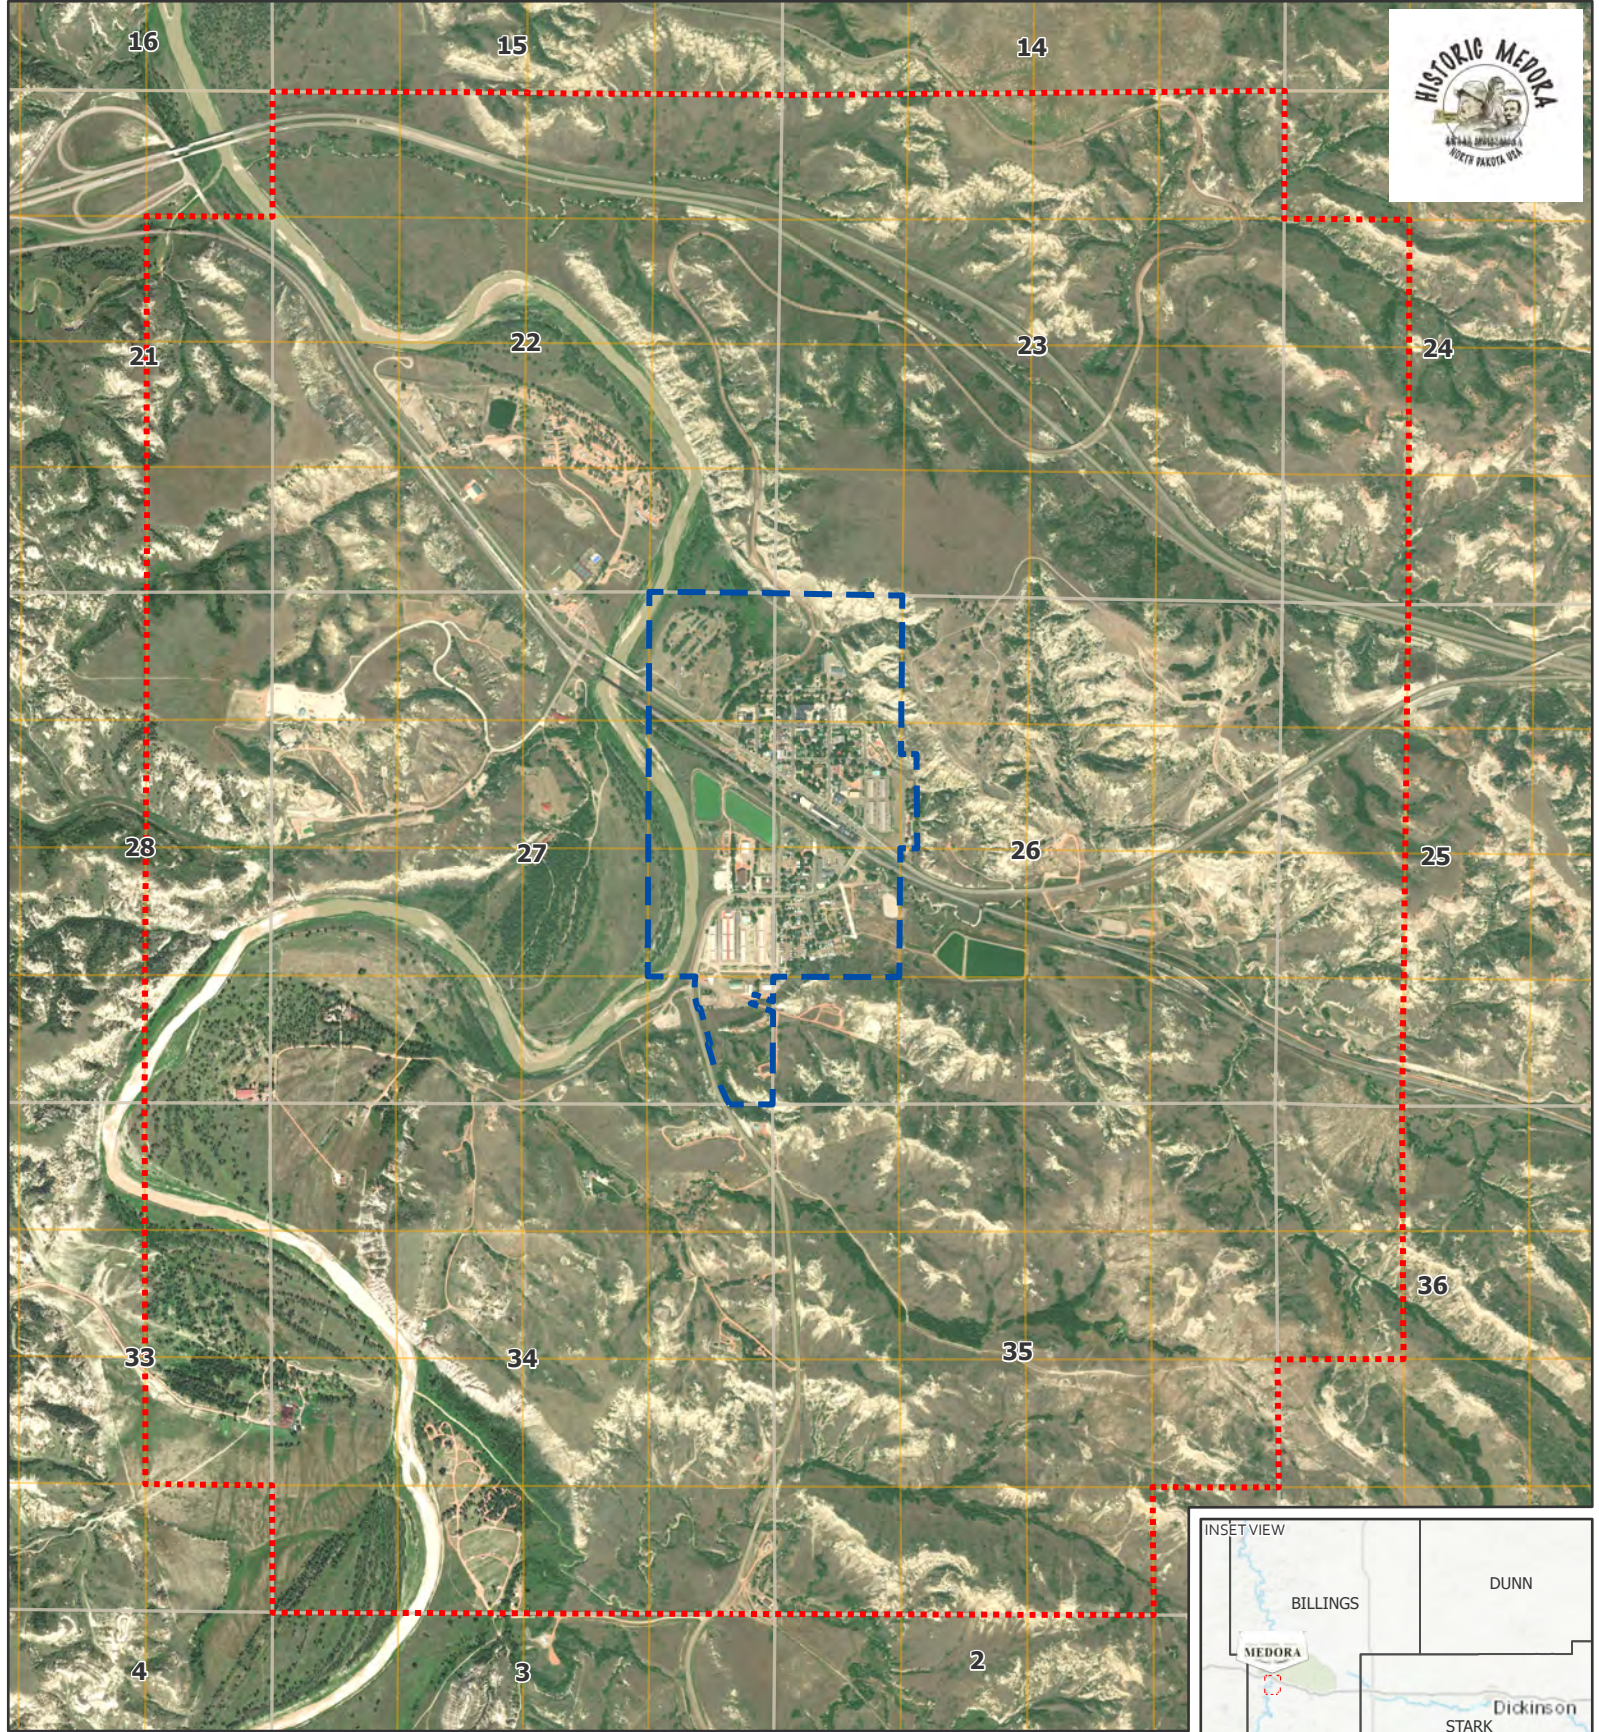

# MEDORA ETZ MAP

PREPARED BY:

- CORPORATE BOUNDARY
- EXTRA TERRITORIAL BOUNDARY
- SECTION
- 1/16th

1:35,000  
3/6/2020