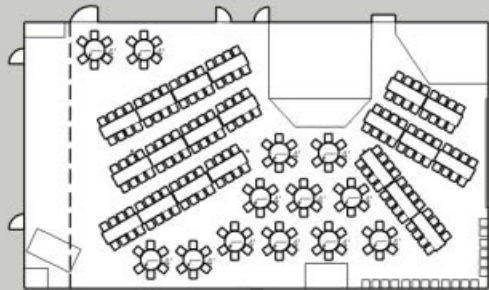

Town Square Showhall

Rounds - 216 people

Rectangles and Rounds - 238 people