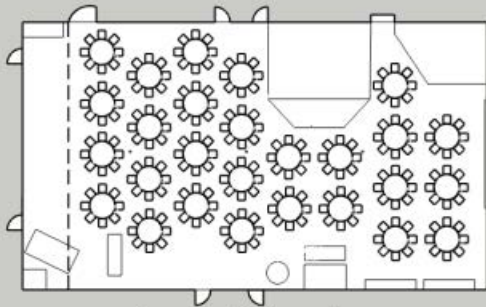

Town Square Showhall

Rounds - 216 people

Rectangles and Rounds - 238 people