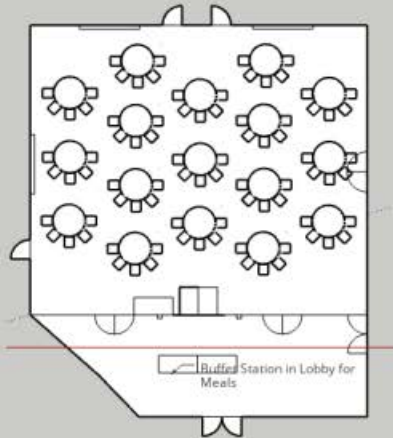

Rough Riders Hotel Conference Room - Whole

Crescent Rounds - 100 people

Hollow Square - 64 people

Rectangles - 137 people

Rounds of 8 - 137 people

Theater Style - 136 people

Classroom Style - 122 people