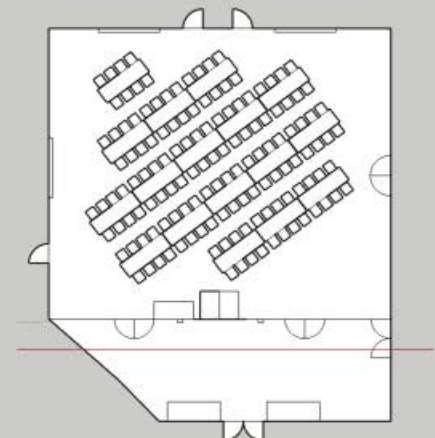

Rough Riders Hotel Conference Room - Whole

Crescent Rounds - 100 people

Hollow Square - 64 people

Rectangles - 137 people

Rounds of 8 - 137 people

Theater Style - 136 people

Classroom Style - 122 people