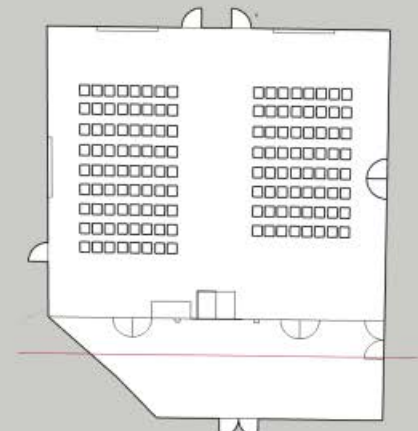

Rough Riders Hotel Conference Room - Whole

Crescent Rounds - 100 people

Hollow Square - 64 people

Rectangles - 137 people

Rounds of 8 - 137 people

Theater Style - 136 people

Classroom Style - 122 people