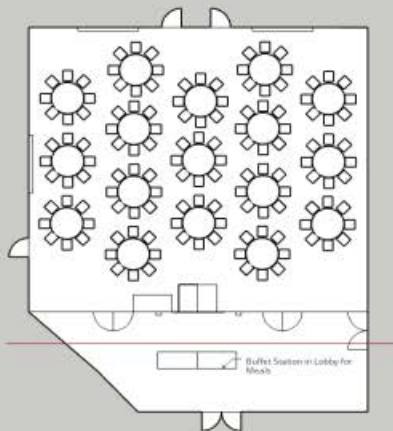

Rough Riders Hotel Conference Room - Whole

Crescent Rounds - 100 people

Hollow Square - 64 people

Rectangles - 137 people

Rounds of 8 - 137 people

Theater Style - 136 people

Classroom Style - 122 people