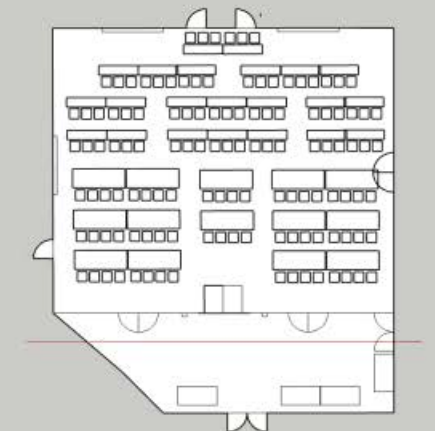

Rough Riders Hotel Conference Room - Whole

Crescent Rounds - 100 people

Hollow Square - 64 people

Rectangles - 137 people

Rounds of 8 - 137 people

Theater Style - 136 people

Classroom Style - 122 people