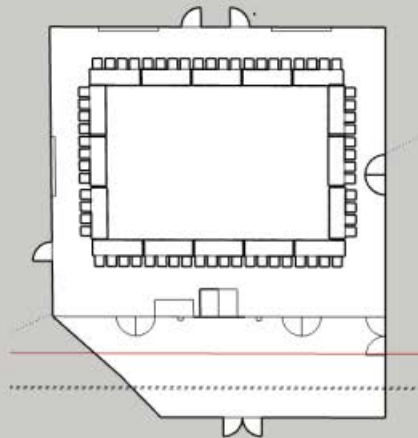

Rough Riders Hotel Conference Room - Whole

Crescent Rounds - 100 people

Hollow Square - 64 people

Rectangles - 137 people

Rounds of 8 - 137 people

Theater Style - 136 people

Classroom Style - 122 people