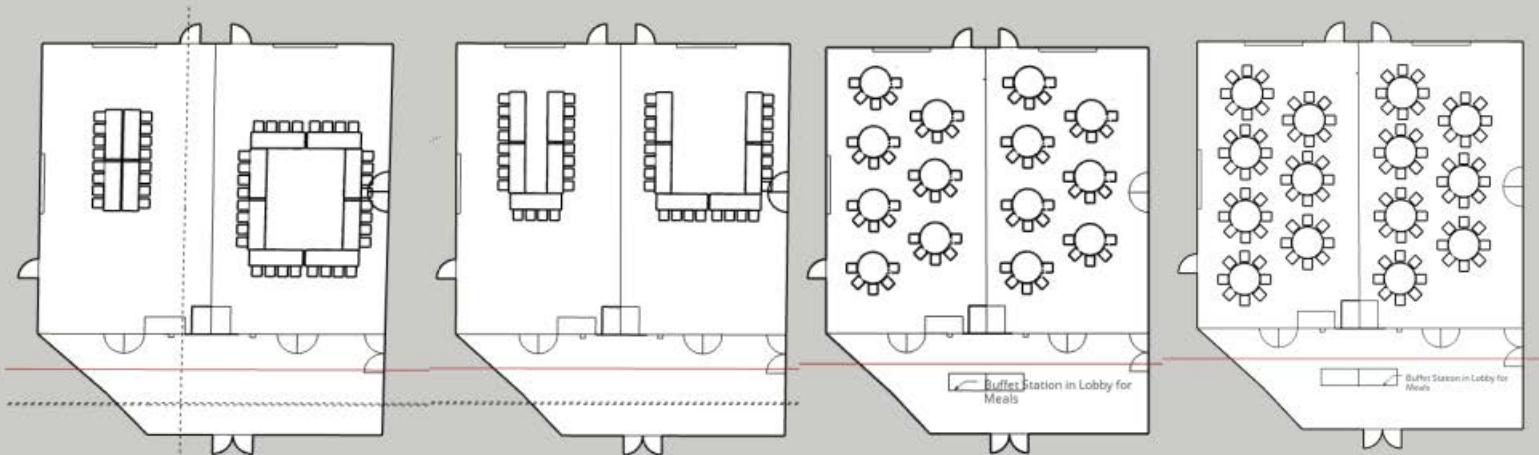

Rough Riders Hotel Conference Room - Half

Hollow Square - 32 people

U-Shape - 20-40 people

Crescent Rounds - 35 people

Rounds of 8 - 56 people